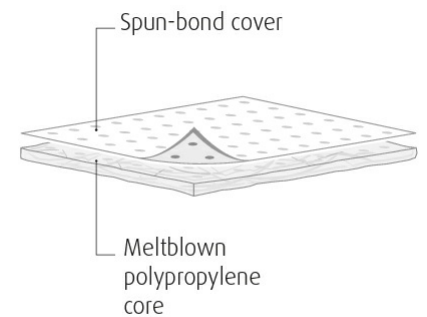

**Extra Heavy Weight Single Lam Oil Only  
Roll 50cm x 40m**

**Features:**

- The absorbent is made up of two layers that are sonically bonded together
- Top layer is made of a no lint, durable spun-bond polypropylene
- Base layer is low slip making this a great product for foot traffic
- Low Linting
- Easy-tear perforations let you take only what you need so you use less and save money

**Specifications:**

<b>Product Category</b>	Absorbents
<b>Product Type</b>	Roll
<b>Liquids Absorbed</b>	Oil Only
<b>Grade/Weight</b>	Extra Heavy Weight
<b>Color/Colour</b>	White
<b>Package Count</b>	1
<b>Product Width (cm)</b>	50
<b>Product Length (cm/m)</b>	4000
<b>Construction</b>	Single Laminated
<b>Perforations</b>	Yes
<b>Absorbency (Ltr)</b>	120
<b>Packaging Type</b>	Plain Box